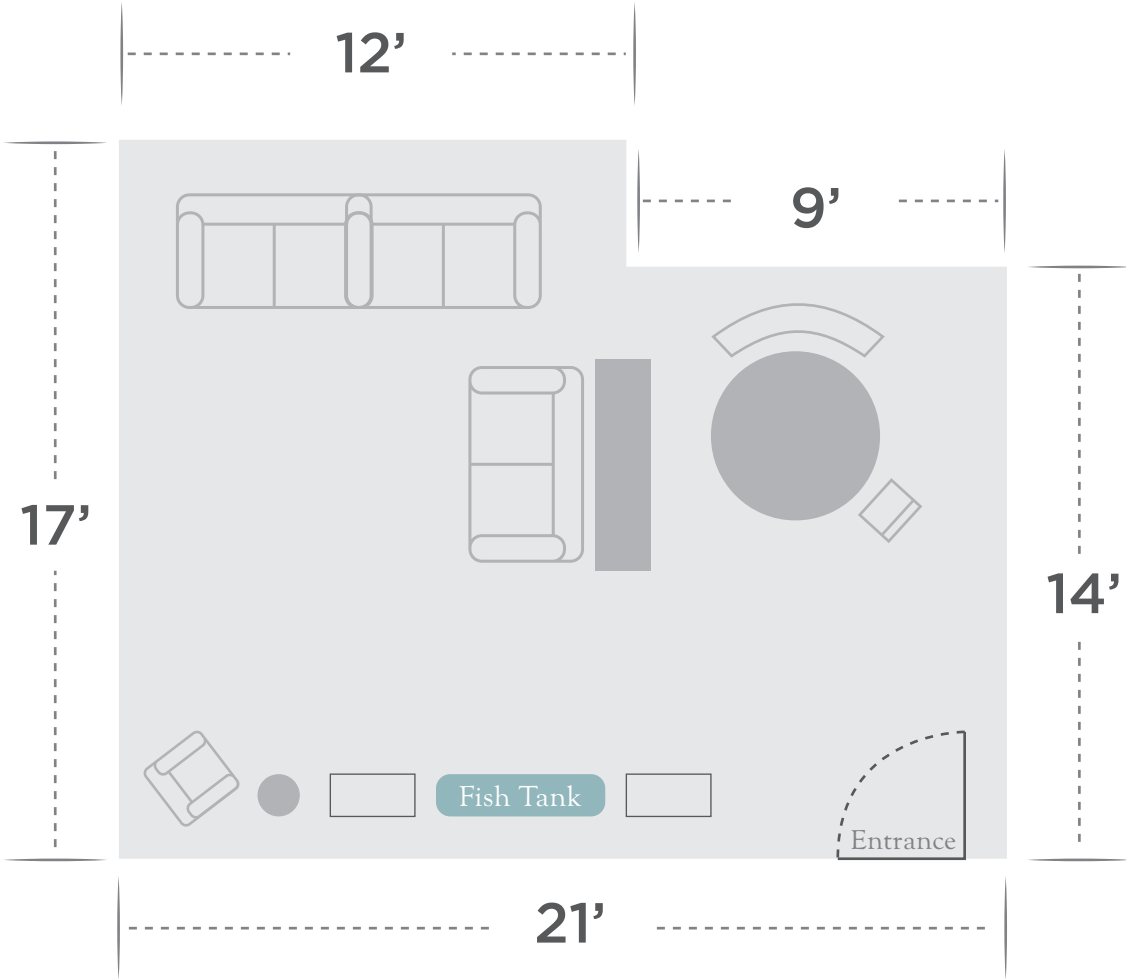

The Serenity Room

Approximate Sq Footage: 357' ft