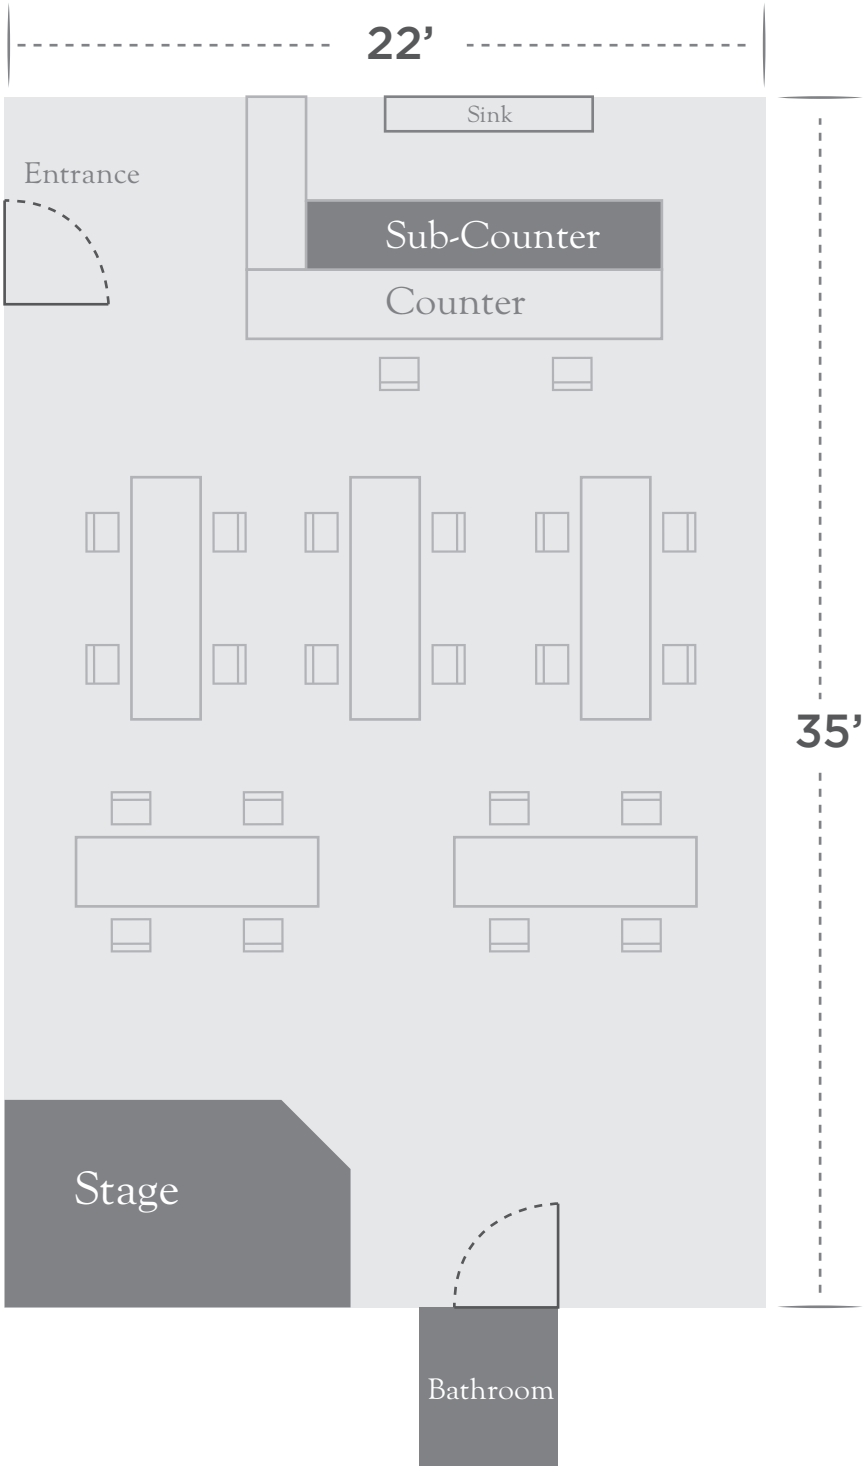

# The Party Suite

Approximate Sq Footage: 770' ft