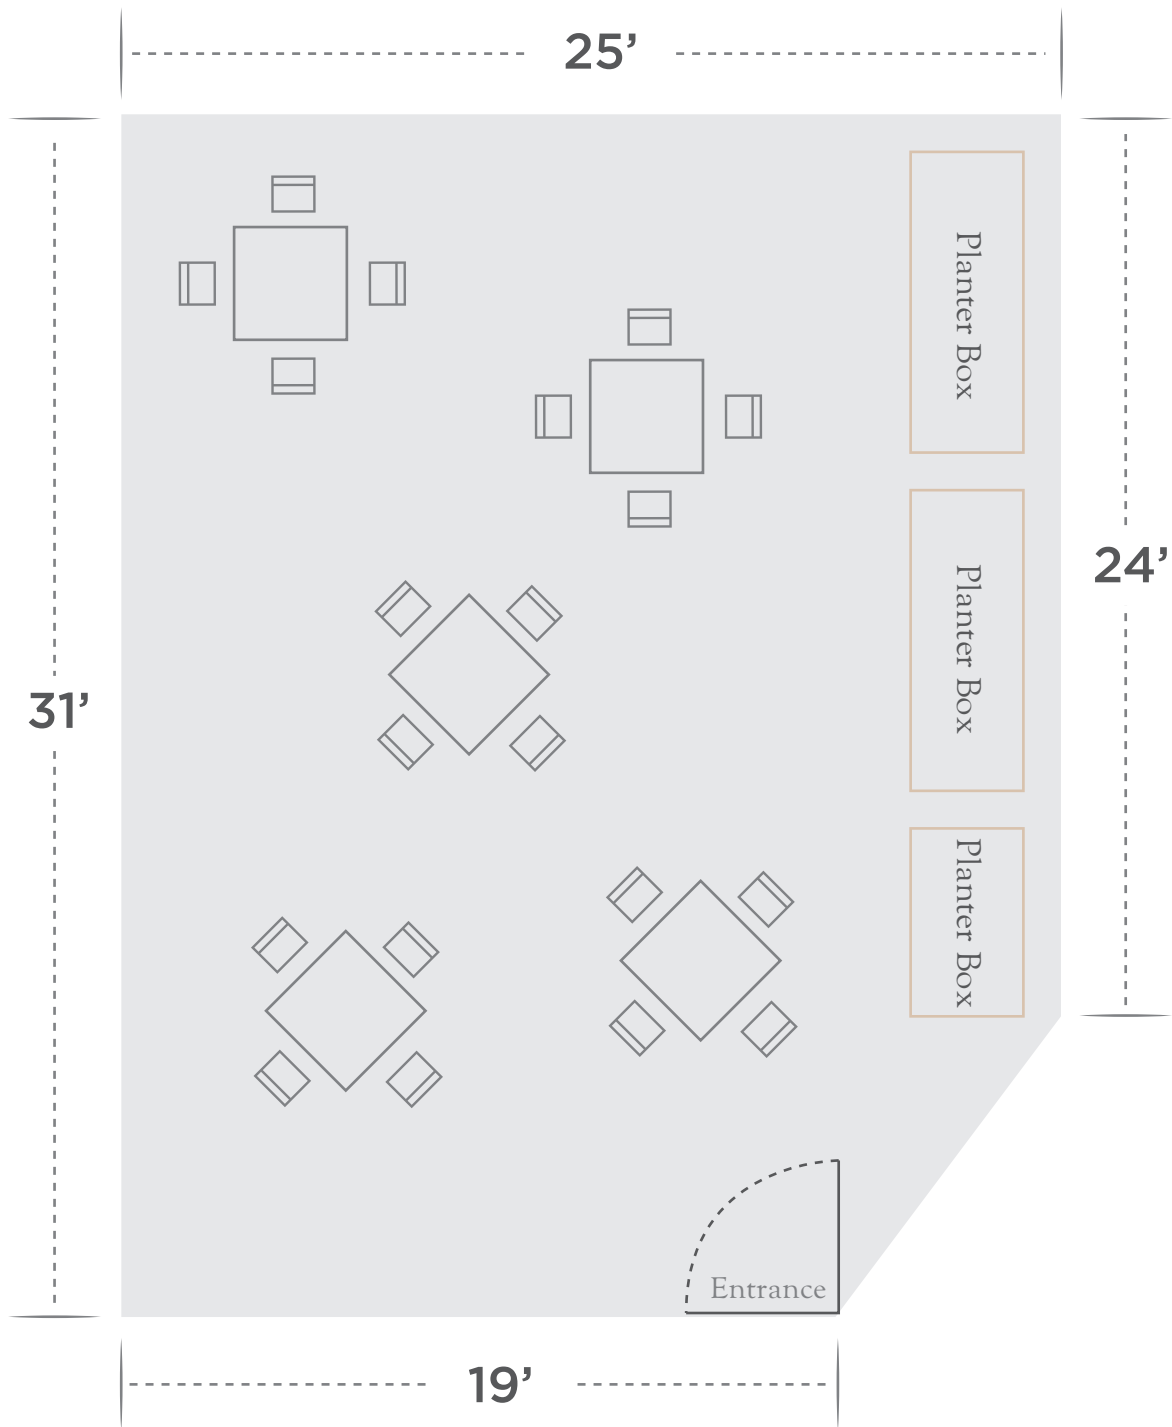

The Party Courtyard

Approximate Sq Footage: 775' ft